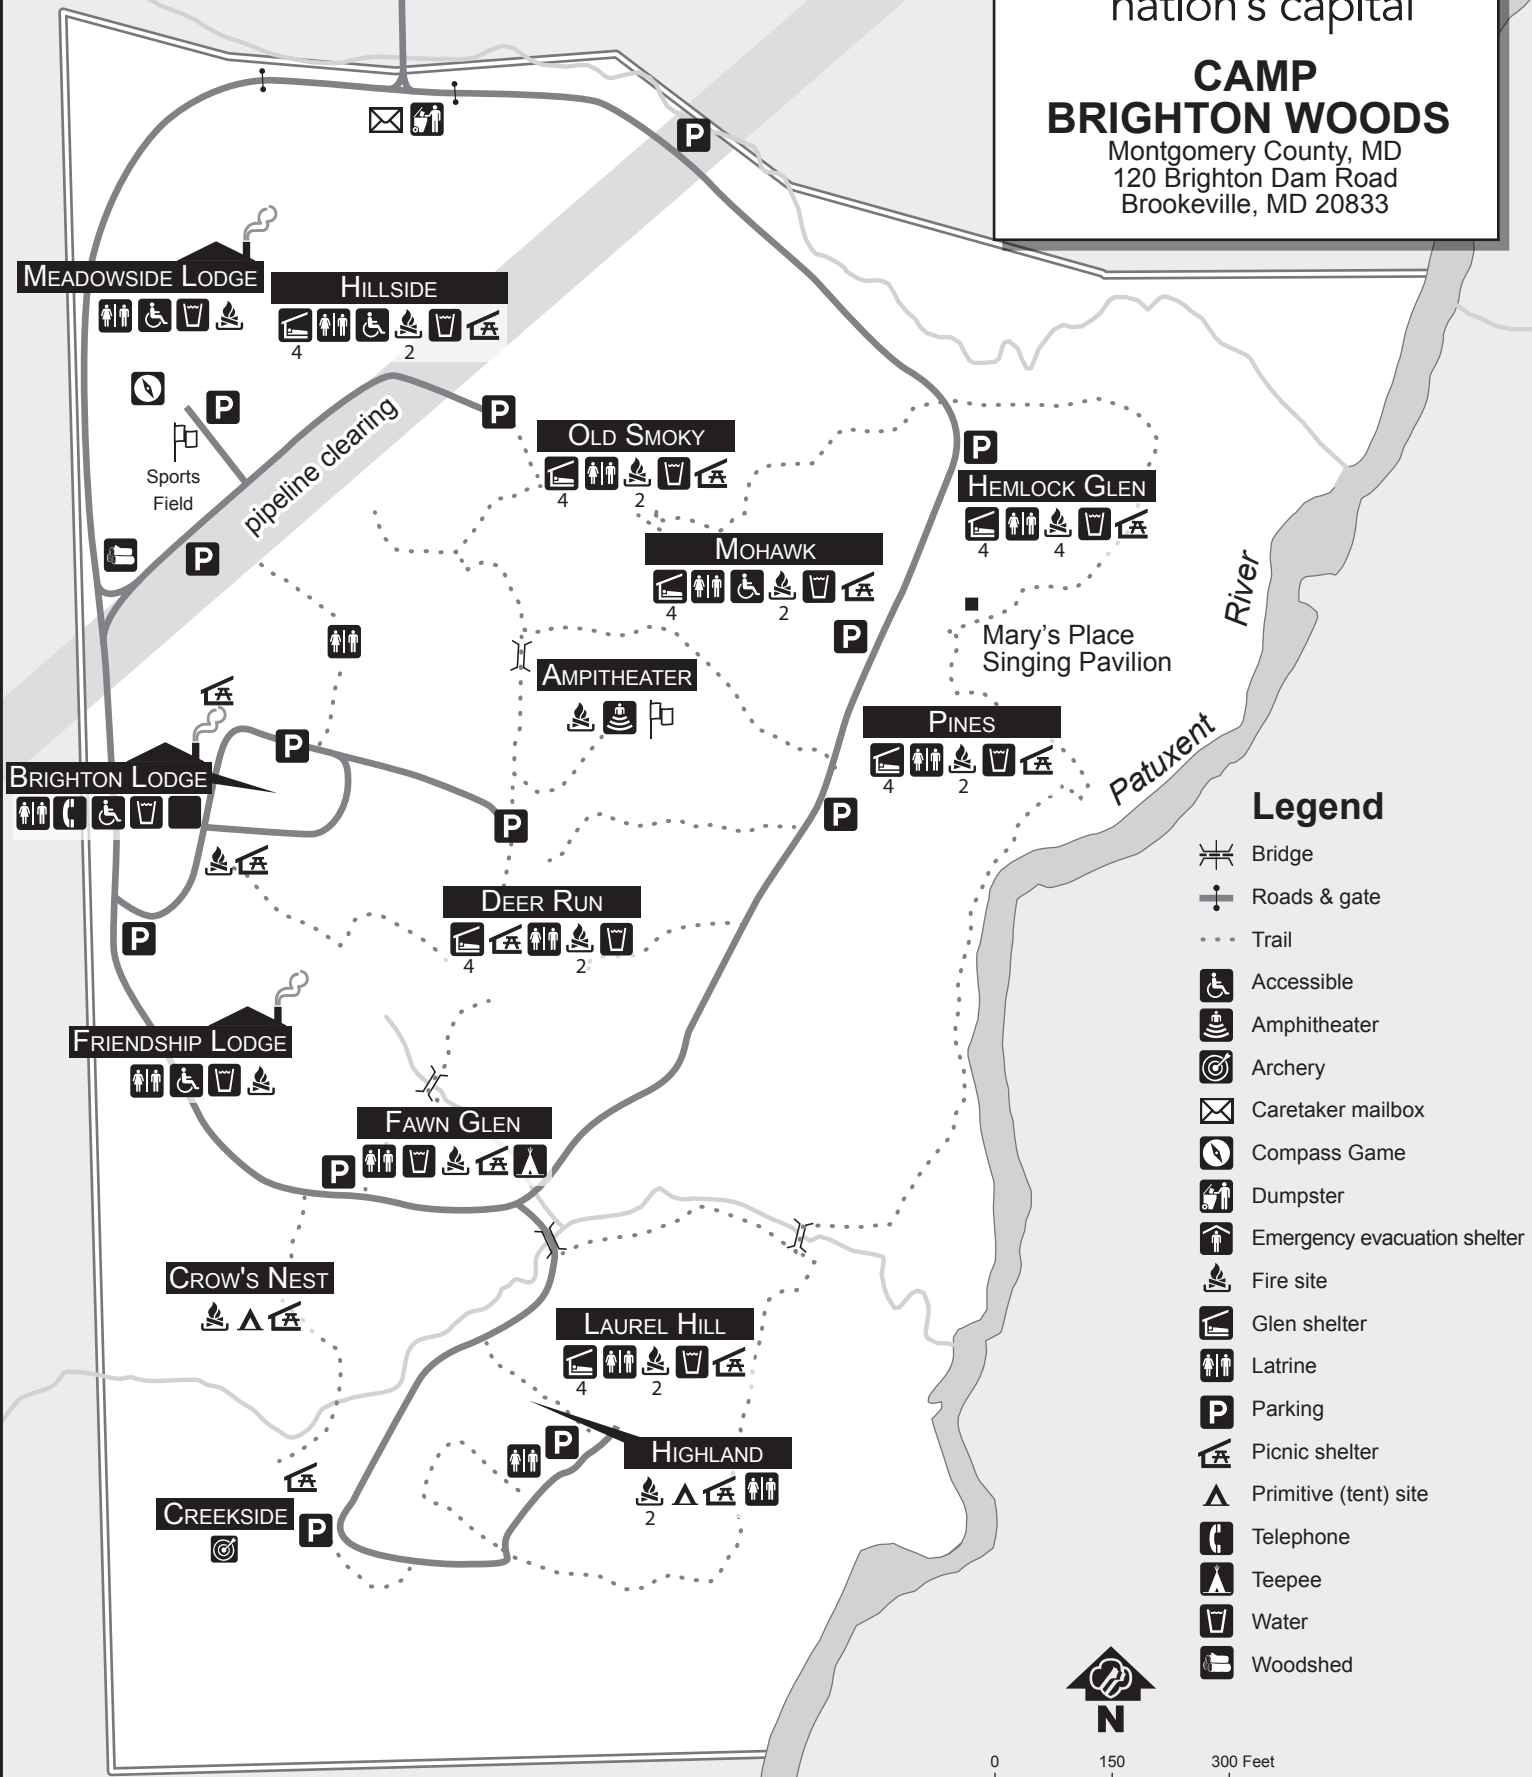

New Hampshire Ave., 0.9 Miles

Brighton Dam Road, 0.15 Miles

I-495, DC Beltway, 13.5 Miles

girl scouts  
nation's capital

# CAMP BRIGHTON WOODS

Montgomery County, MD  
120 Brighton Dam Road  
Brookeville, MD 20833

## Legend

- Bridge
- Roads & gate
- Trail
- Accessible
- Amphitheater
- Archery
- Caretaker mailbox
- Compass Game
- Dumpster
- Emergency evacuation shelter
- Fire site
- Glen shelter
- Latrine
- Parking
- Picnic shelter
- Primitive (tent) site
- Telephone
- Teepee
- Water
- Woodshed

0 150 300 Feet