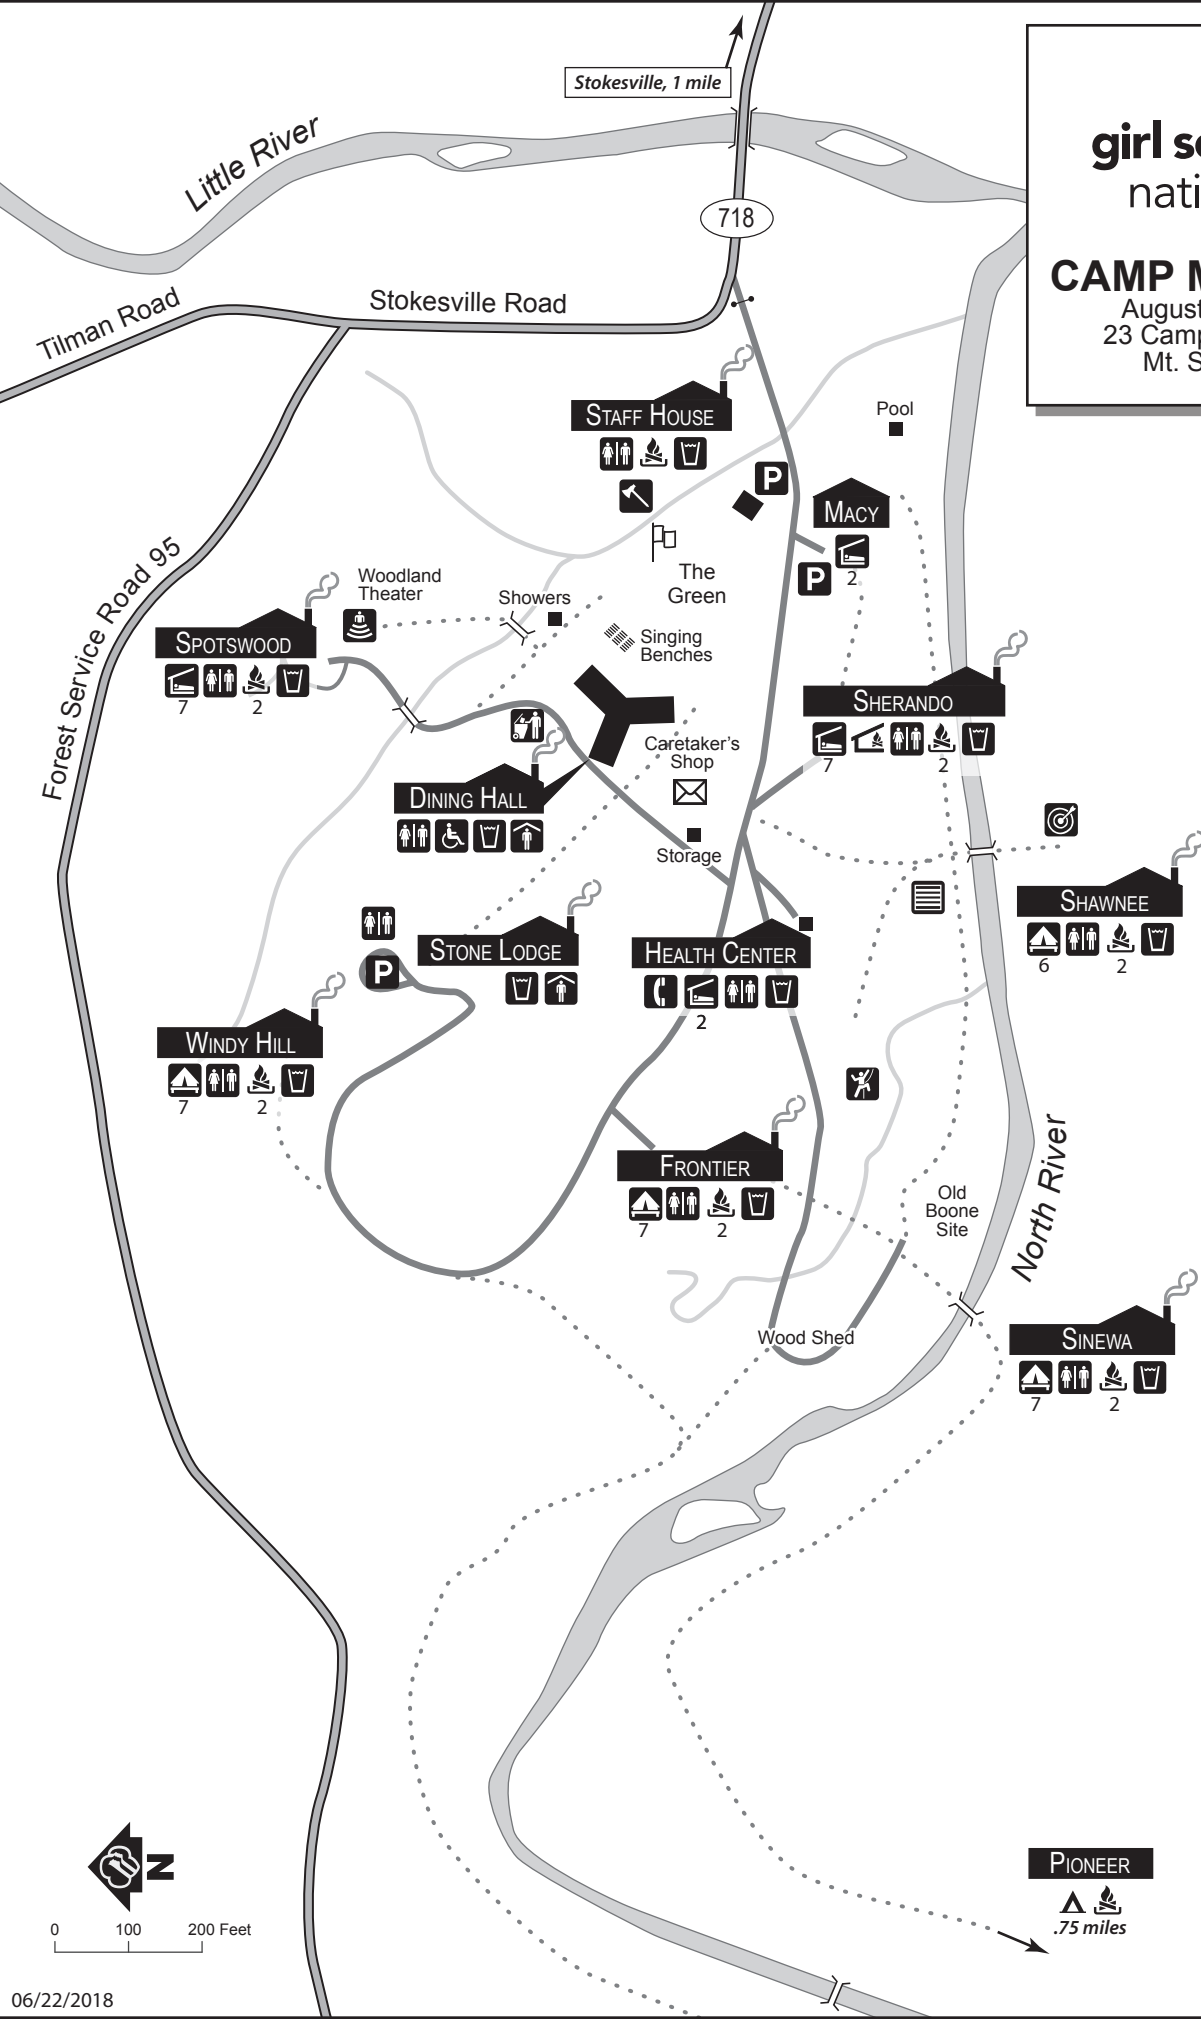

**girl scouts**  
nation's capital

# CAMP MAY FLATHER

Augusta County, Virginia  
23 Camp May Flather Road  
Mt. Solon, VA 22843

## Legend

- Bridge
- Roads and gate
- Trail
- Accessible
- Amphitheater
- Archery
- Caretaker mailbox
- Climbing tower
- Cooking shelter
- Dumpster
- Emergency evacuation shelter
- Fire site
- Glen shelter
- Latrine
- Parking
- Platform tent
- Primitive (tent) site
- Ropes course
- Tomahawk Range
- Telephone
- Water

Stokesville, 1 mile

718

Tilman Road  
Stokesville Road  
Forest Service Road 95

North River

PIONEER

.75 miles

0 100 200 Feet