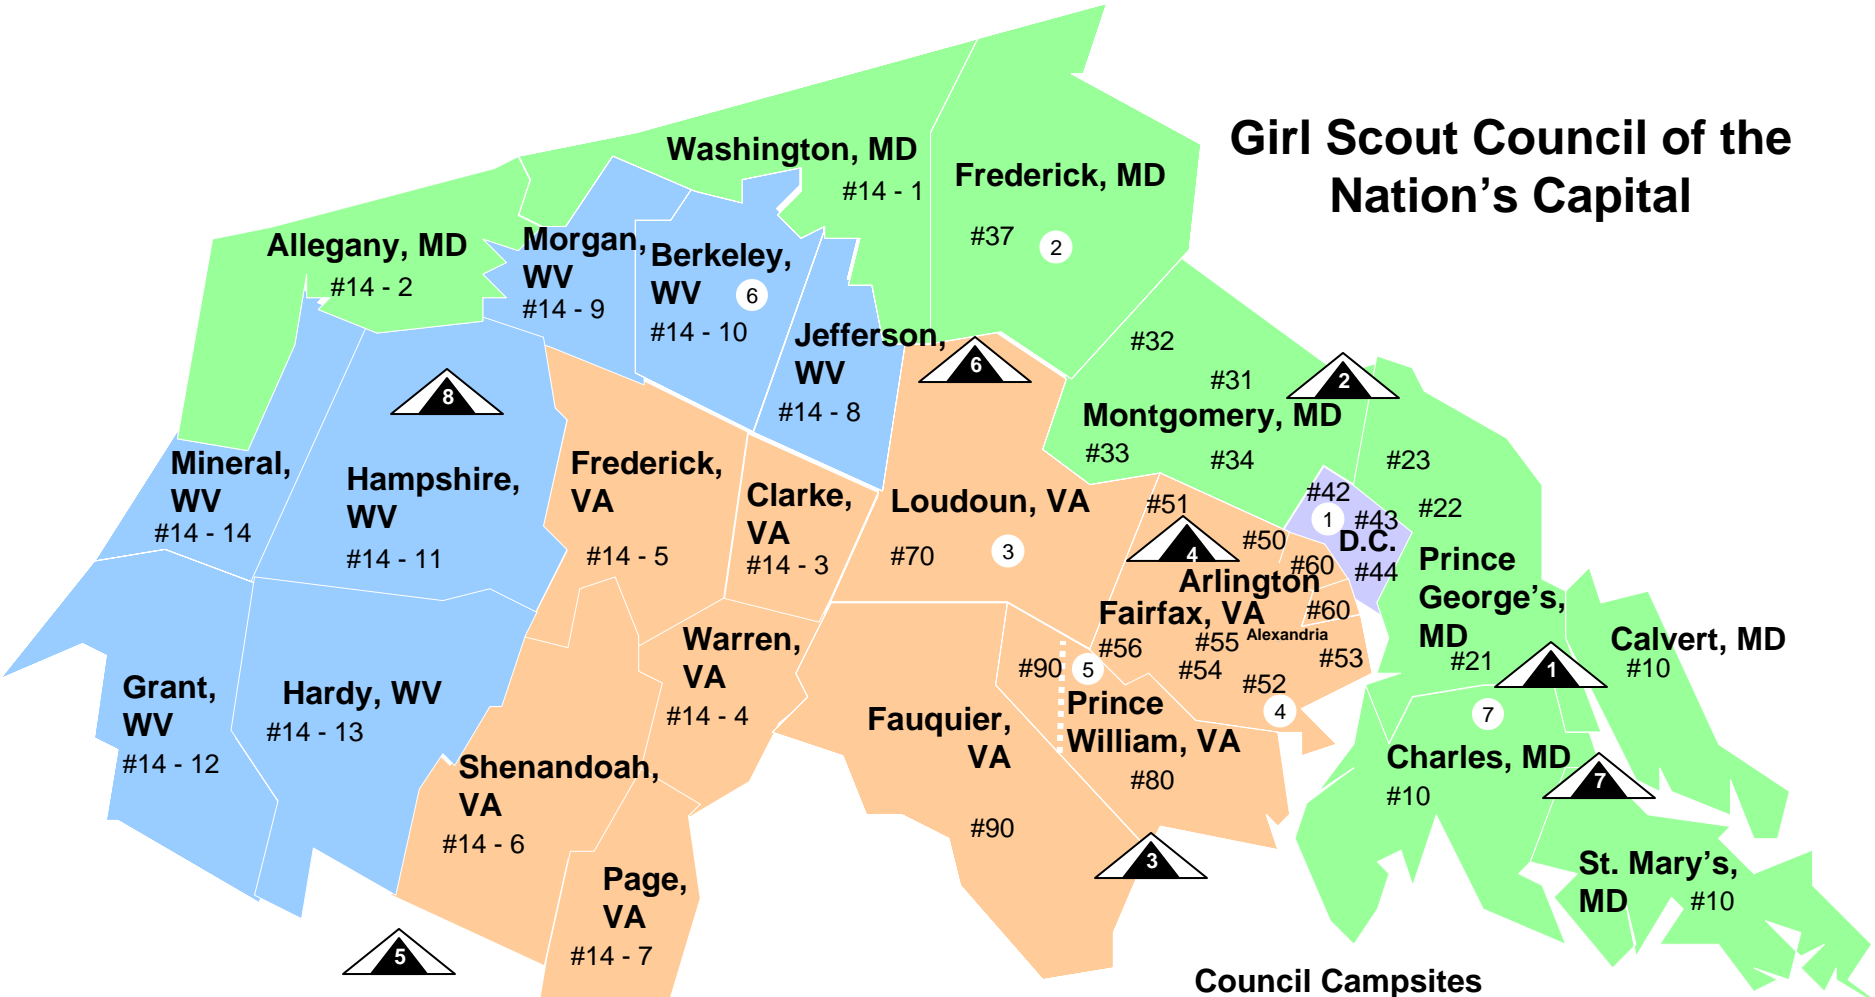

Girl Scout Council of the Nation's Capital

States/Districts

- District of Columbia
- Virginia
- Maryland
- West Virginia

Offices/Satellite Offices

- 1 Main Office
- 2 Frederick Office
- 3 Leesburg Office
- 4 Lorton Office
- 5 Manassas Office
- 6 Shenandoah Office
- 7 Waldorf Office

Council Campsites

- 1 Camp Aquasco
- 2 Camp Brighton Woods
- 3 Camp Coles Trip
- 4 Camp Crowell
- 5 Camp May Flather
- 6 Camp Potomac Woods
- 7 Camp Winona
- 8 Camp White Rock