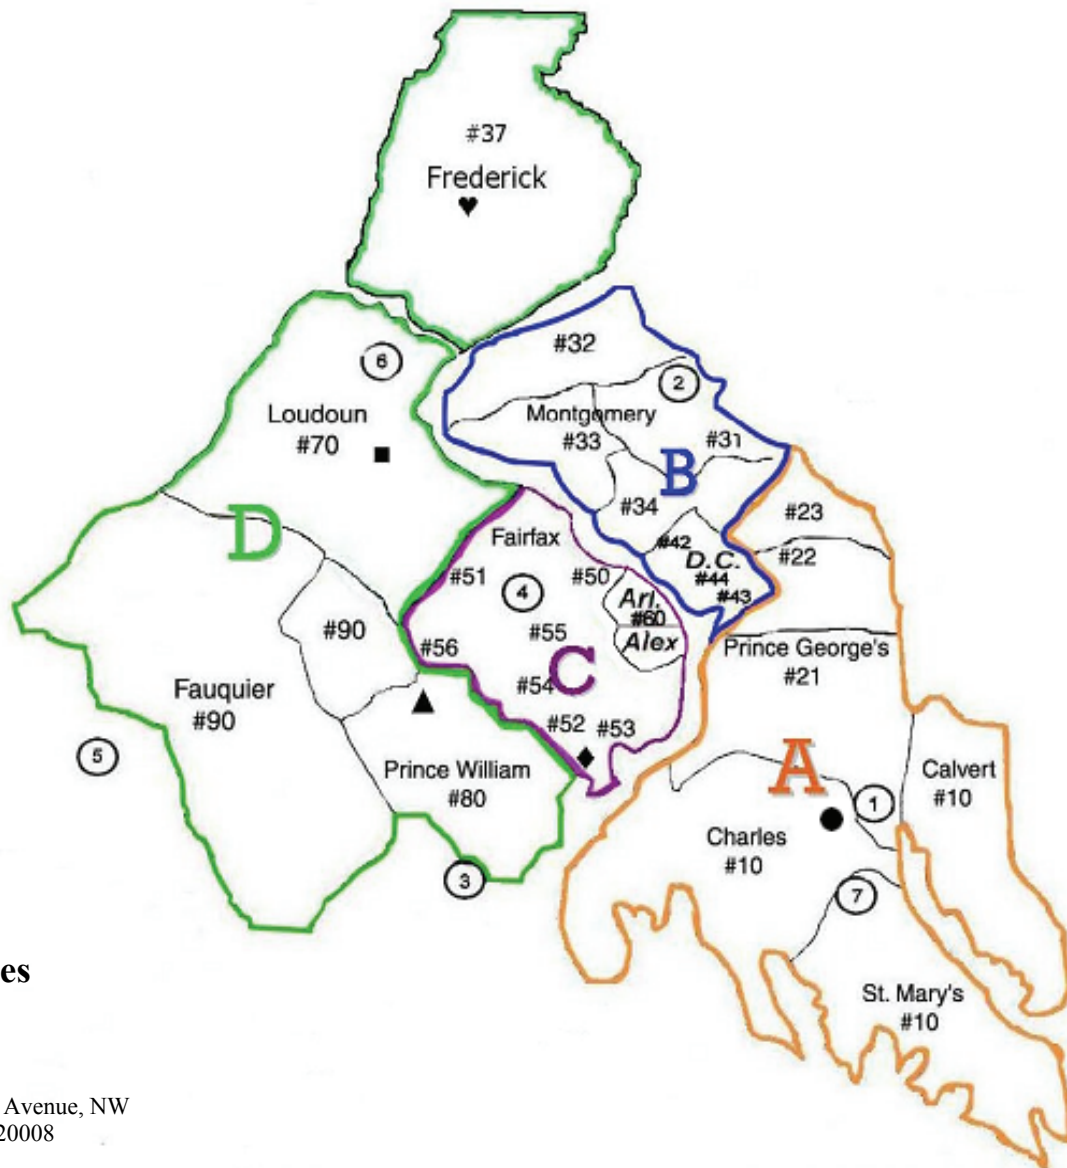

Service Area of the Girl Scout Council of the Nation's Capital

GSCNC Offices

Main Office:

Van Ness Center
 4301 Connecticut Avenue, NW
 Washington, DC 20008
 202-237-1670
 800-523-7898
www.gscnc.org

Satellite Offices:

Camps

1. **Aquasco**
 Aquasco, MD
2. **Brighton Woods**
 Ashton, MD
3. **Coles Trip**
 Stafford, VA
4. **Crowell**
 Oakton, VA
5. **May Flather**
 Mt. Solon, VA
6. **Potomac Woods**
 Lucketts, VA
7. **Winona**
 Hughesville, MD