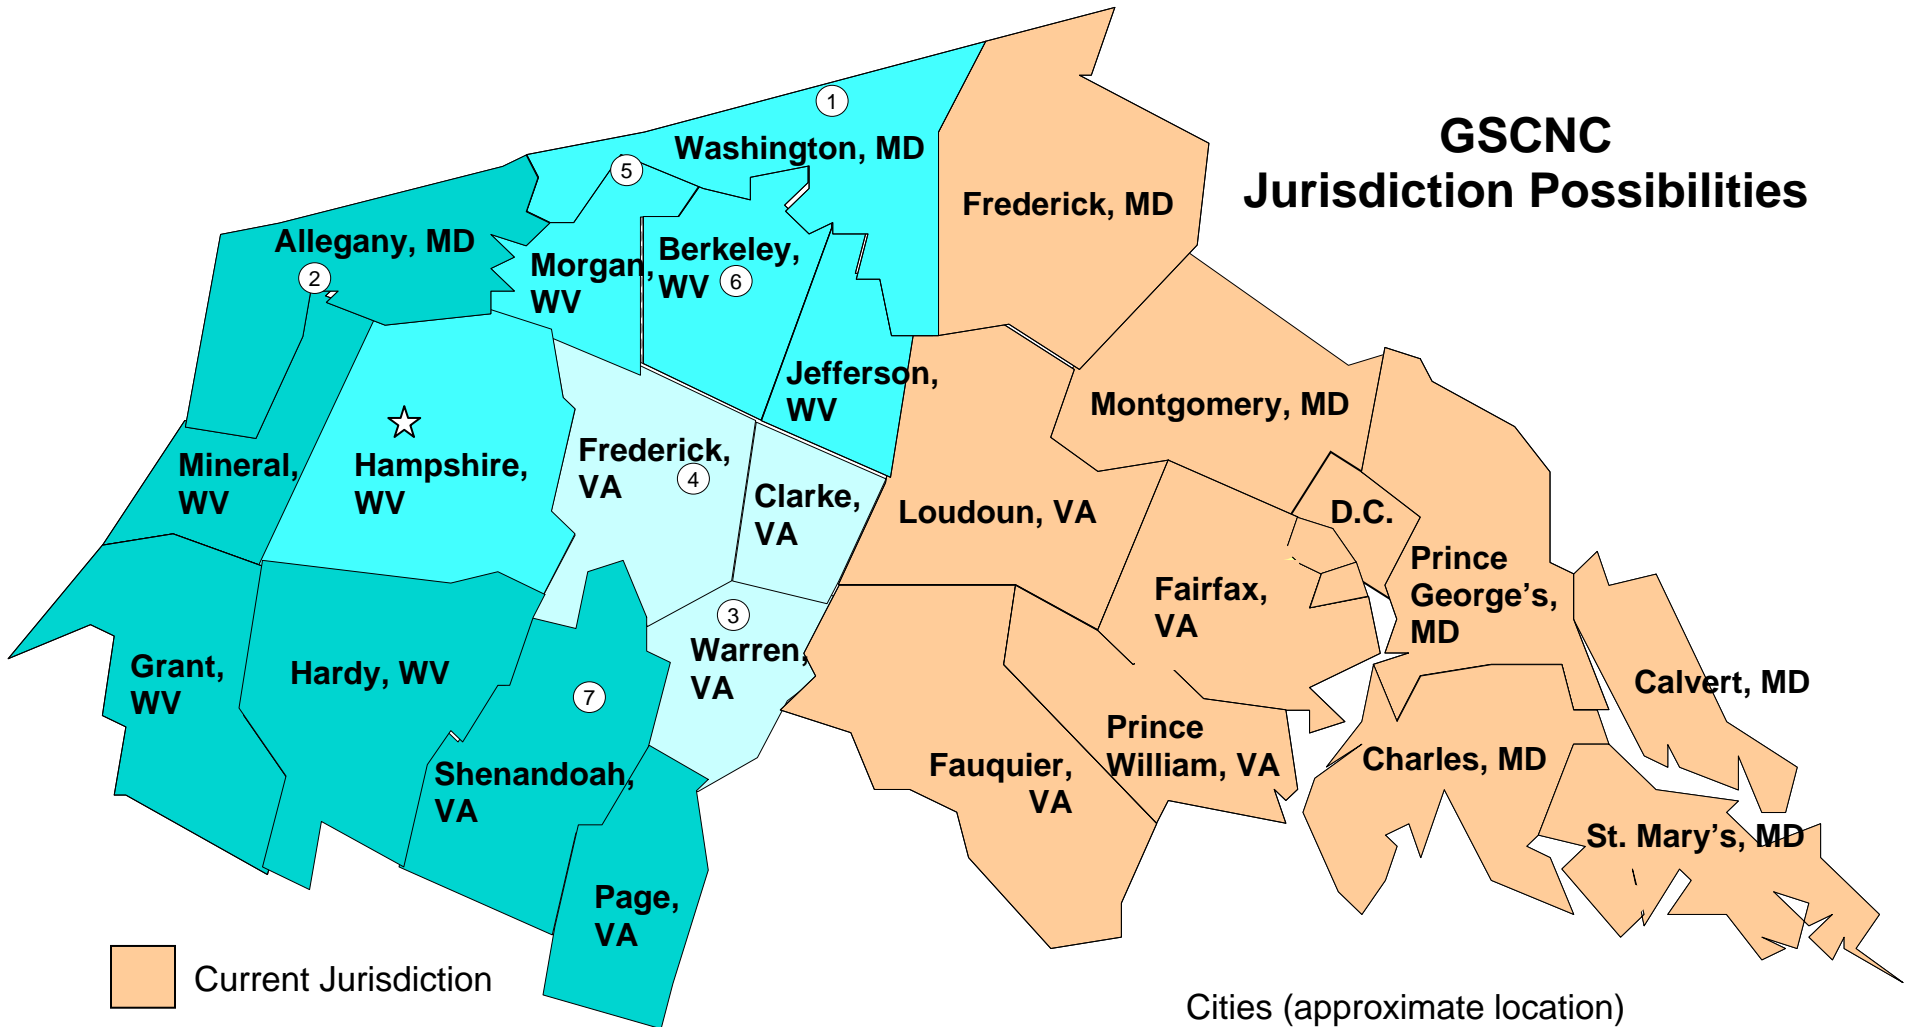

GSCNC Jurisdiction Possibilities

- Current Jurisdiction
- Demographer's Original Plan – 3 counties
- Demographer's Revised Plan – 8 counties
- Full Jurisdiction Transfer – 14 counties

Cities (approximate location)

- ① Hagerstown, MD
- ⑤ Berkeley Spring, WV
- ② Cumberland, MD
- ⑥ Martinsburg, WV
- ③ Front Royal, VA
- ⑦ Woodstock, VA
- ④ Winchester, VA
- ☆ Camp White Rock, WV