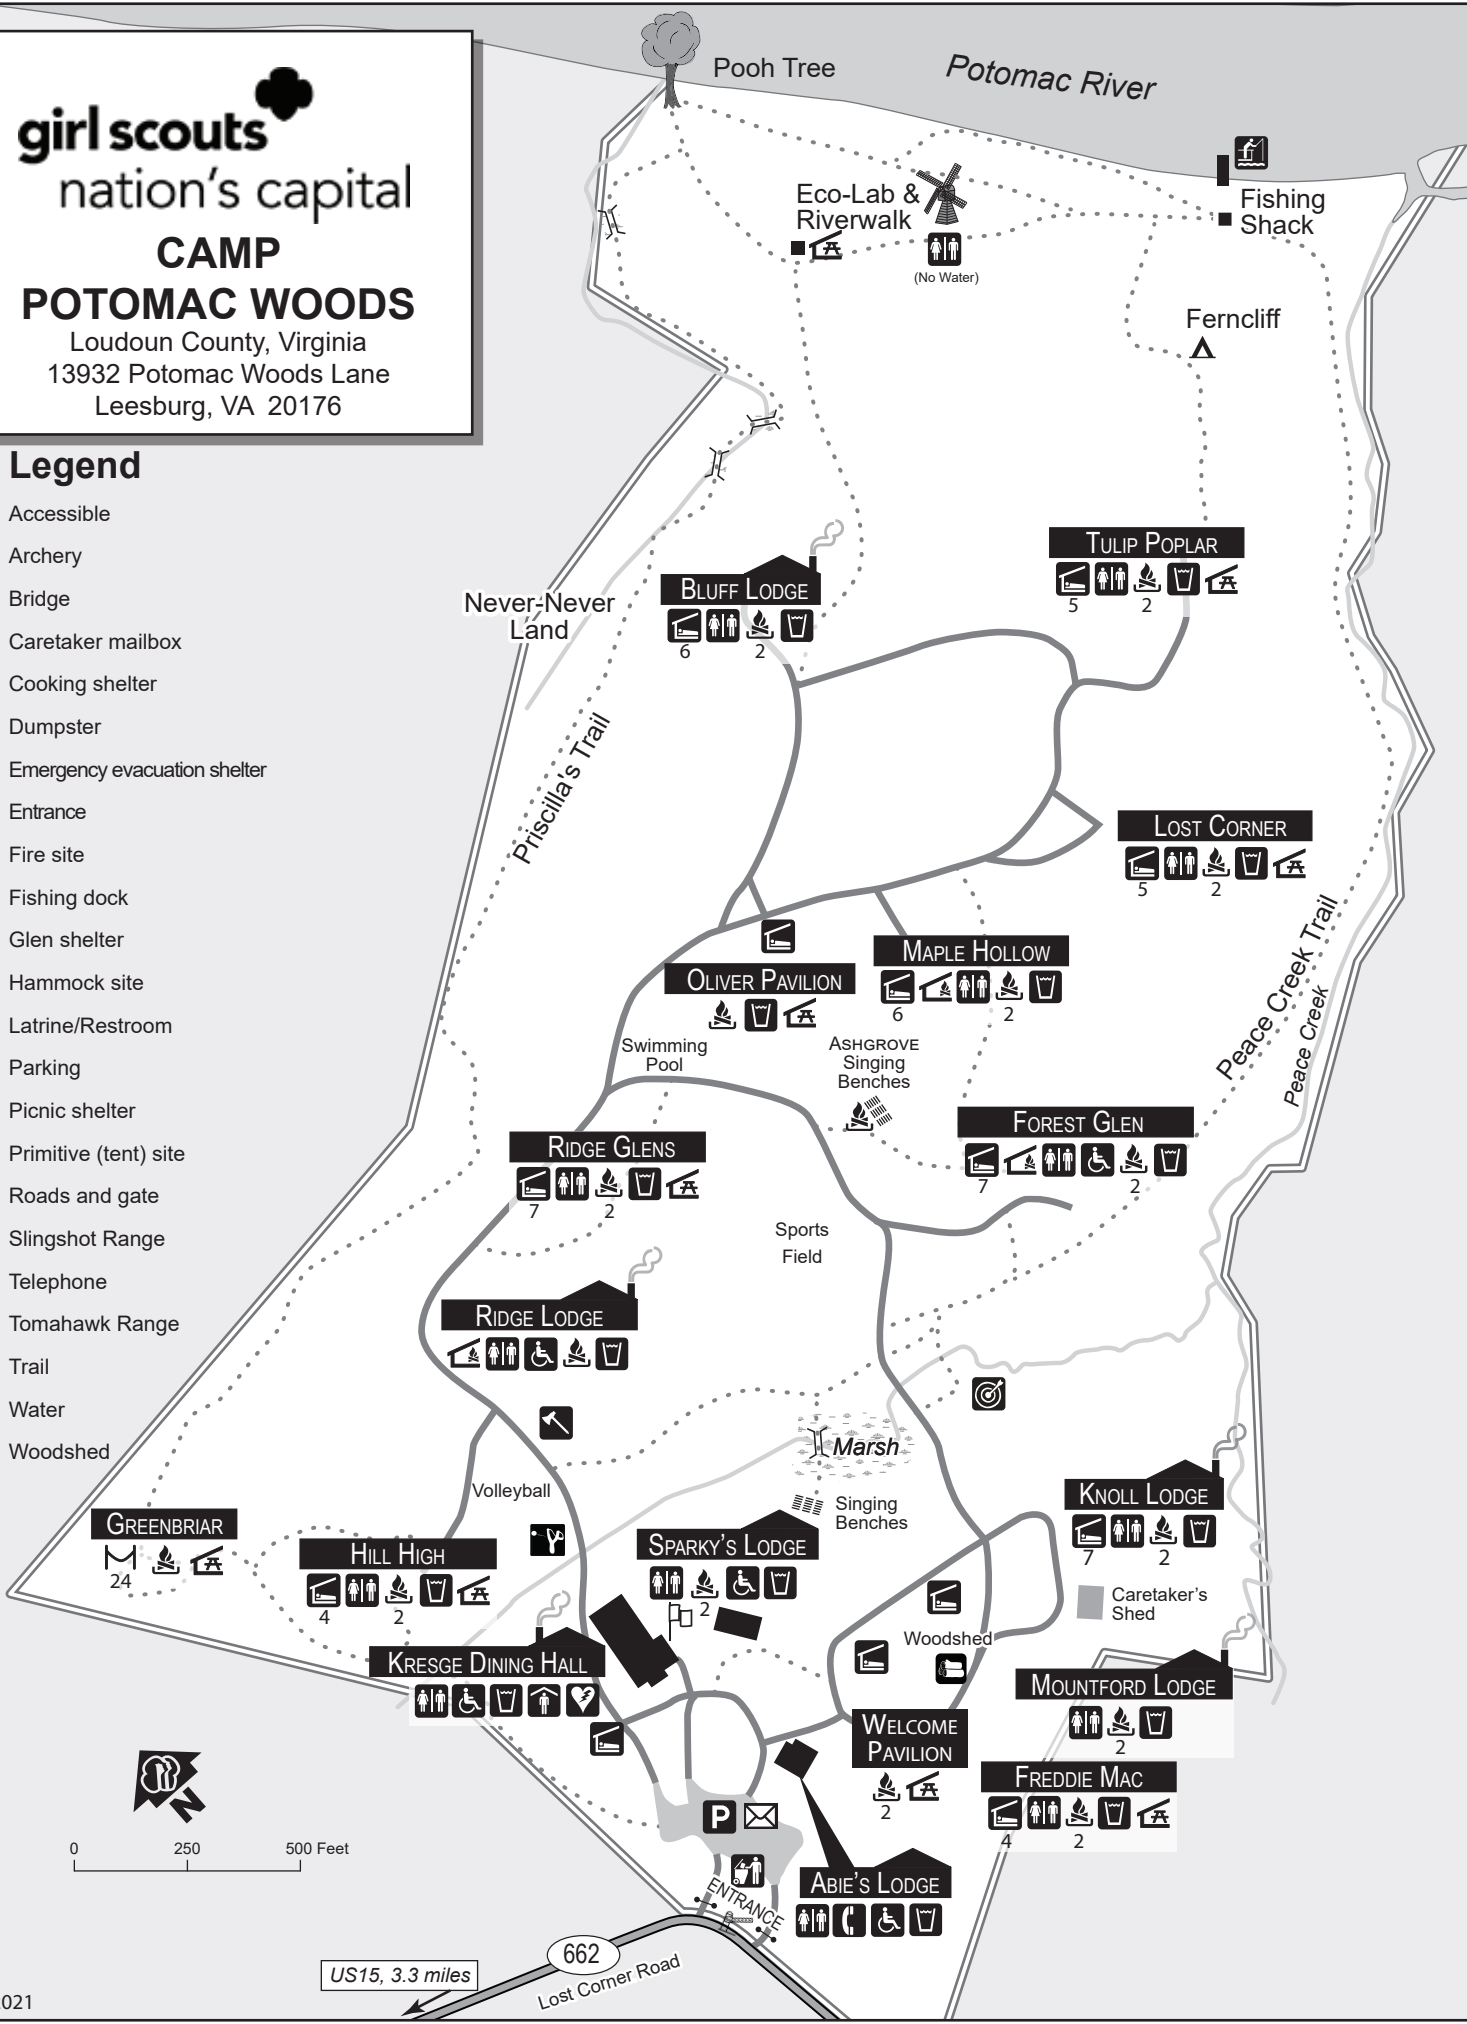

girl scouts
 nation's capital
CAMP
POTOMAC WOODS

Loudoun County, Virginia
 13932 Potomac Woods Lane
 Leesburg, VA 20176

Legend

- Accessible
- Archery
- Bridge
- Caretaker mailbox
- Cooking shelter
- Dumpster
- Emergency evacuation shelter
- Entrance
- Fire site
- Fishing dock
- Glen shelter
- Hammock site
- Latrine/Restroom
- Parking
- Picnic shelter
- Primitive (tent) site
- Roads and gate
- Slingshot Range
- Telephone
- Tomahawk Range
- Trail
- Water
- Woodshed

0 250 500 Feet

US15, 3.3 miles
 662
 Lost Corner Road