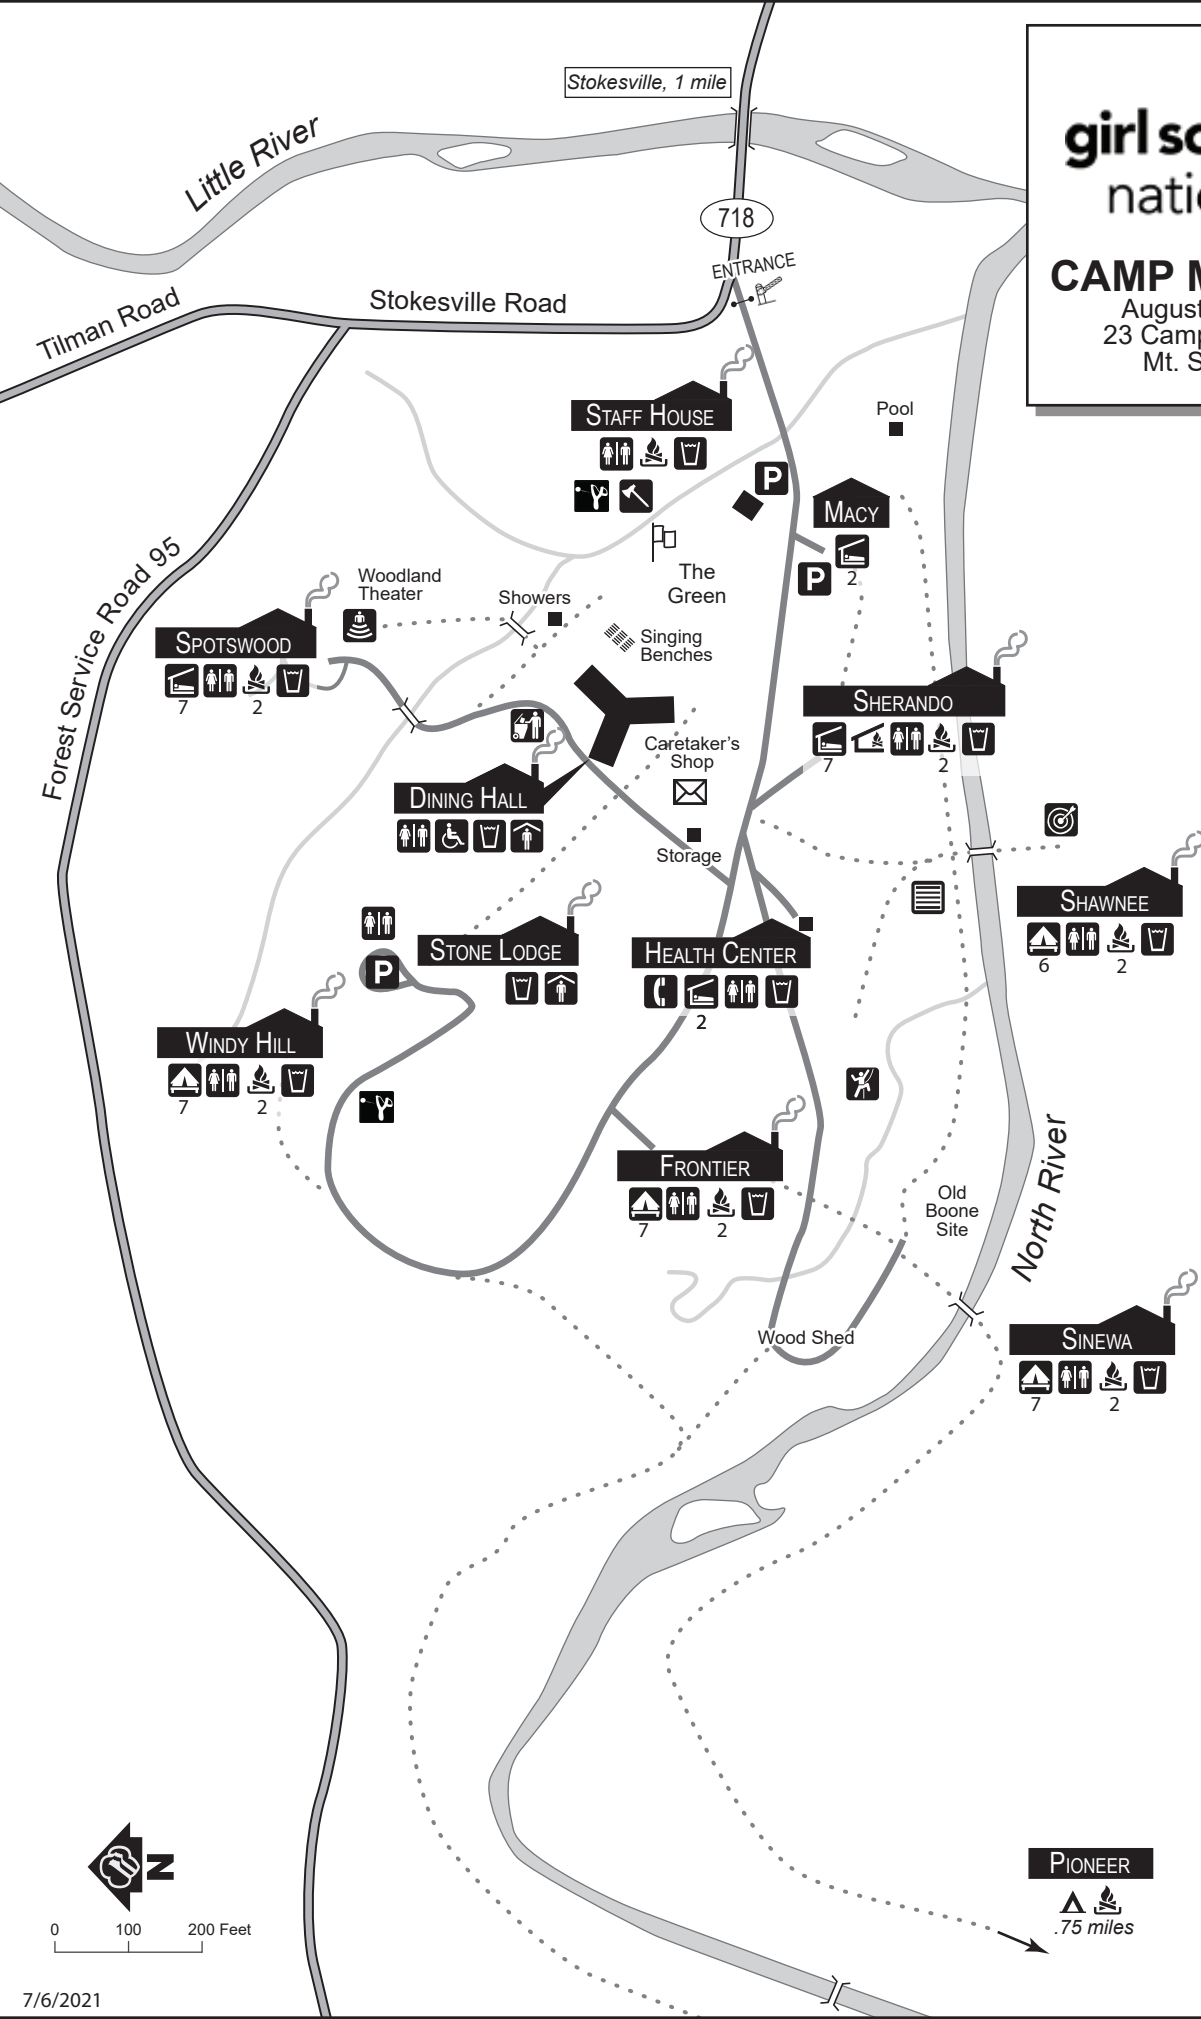

**girl scouts**  
nation's capital

**CAMP MAY FLATHER**

Augusta County, Virginia  
23 Camp May Flather Road  
Mt. Solon, VA 22843

**Legend**

- Accessible
- Amphitheater
- Archery
- Bridge
- Caretaker mailbox
- Climbing tower
- Cooking shelter
- Dumpster
- Emergency evacuation shelter
- Entrance
- Fire site
- Glen shelter
- Latrine/Restroom
- Parking
- Platform tent
- Primitive (tent) site
- Roads and gate
- Ropes course
- Slingshot Range
- Telephone
- Tomahawk Range
- Trail
- Water

0 100 200 Feet

**PIONEER**  
△ 🔥  
.75 miles