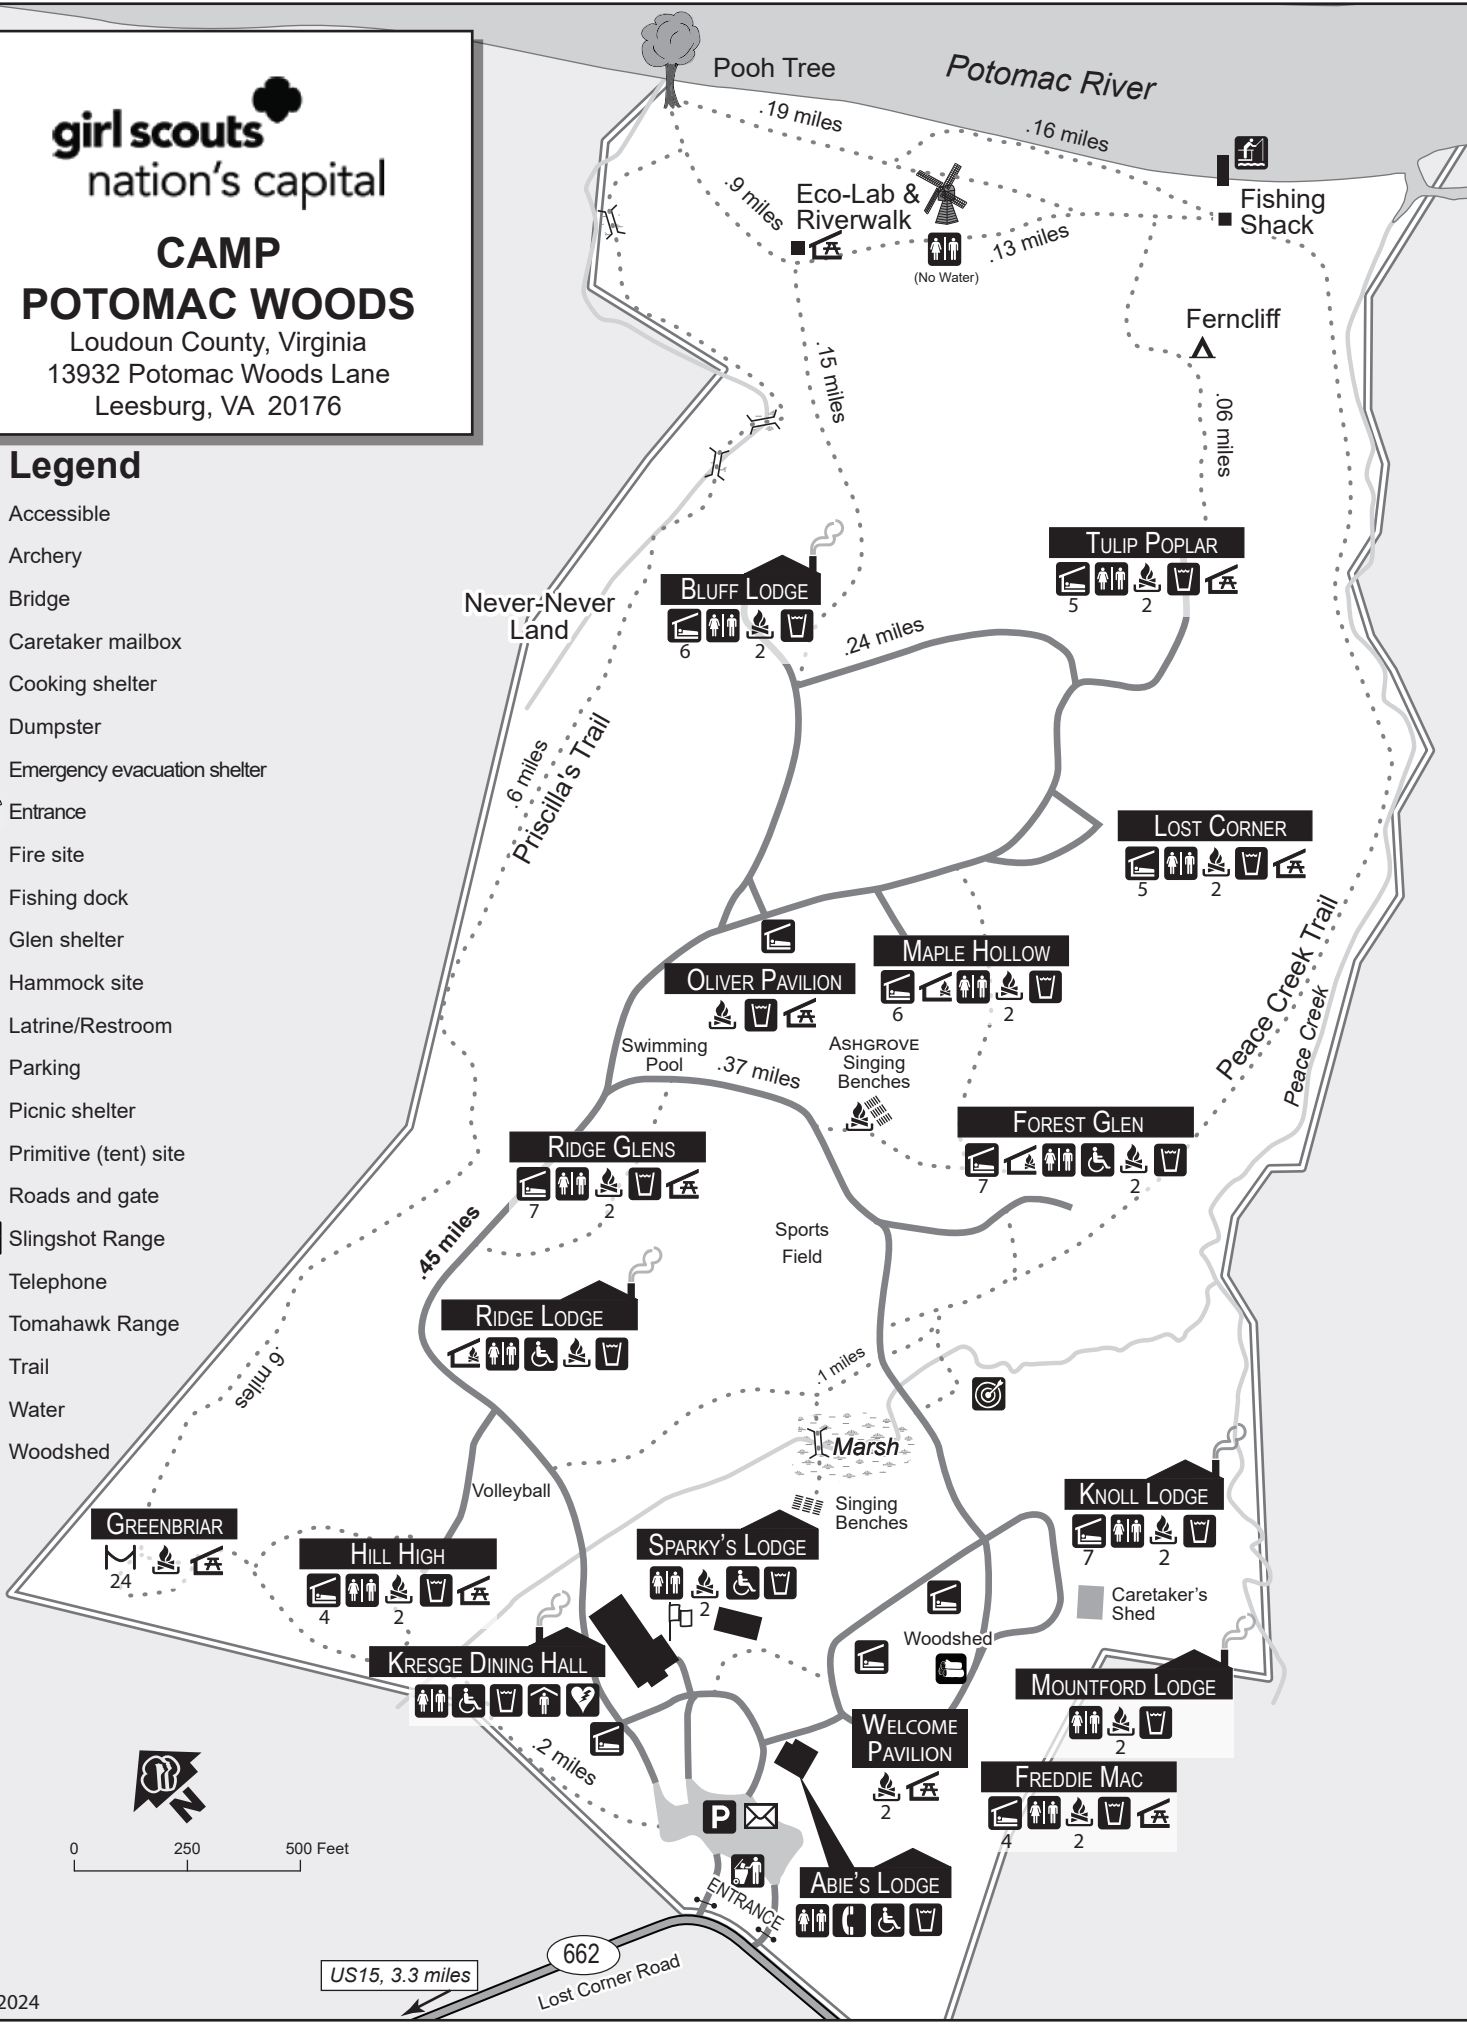

girl scouts
nation's capital

CAMP POTOMAC WOODS

Loudoun County, Virginia
13932 Potomac Woods Lane
Leesburg, VA 20176

Legend

- Accessible
- Archery
- Bridge
- Caretaker mailbox
- Cooking shelter
- Dumpster
- Emergency evacuation shelter
- Entrance
- Fire site
- Fishing dock
- Glen shelter
- Hammock site
- Latrine/Restroom
- Parking
- Picnic shelter
- Primitive (tent) site
- Roads and gate
- Slingshot Range
- Telephone
- Tomahawk Range
- Trail
- Water
- Woodshed

0 250 500 Feet

US15, 3.3 miles
662
Lost Corner Road